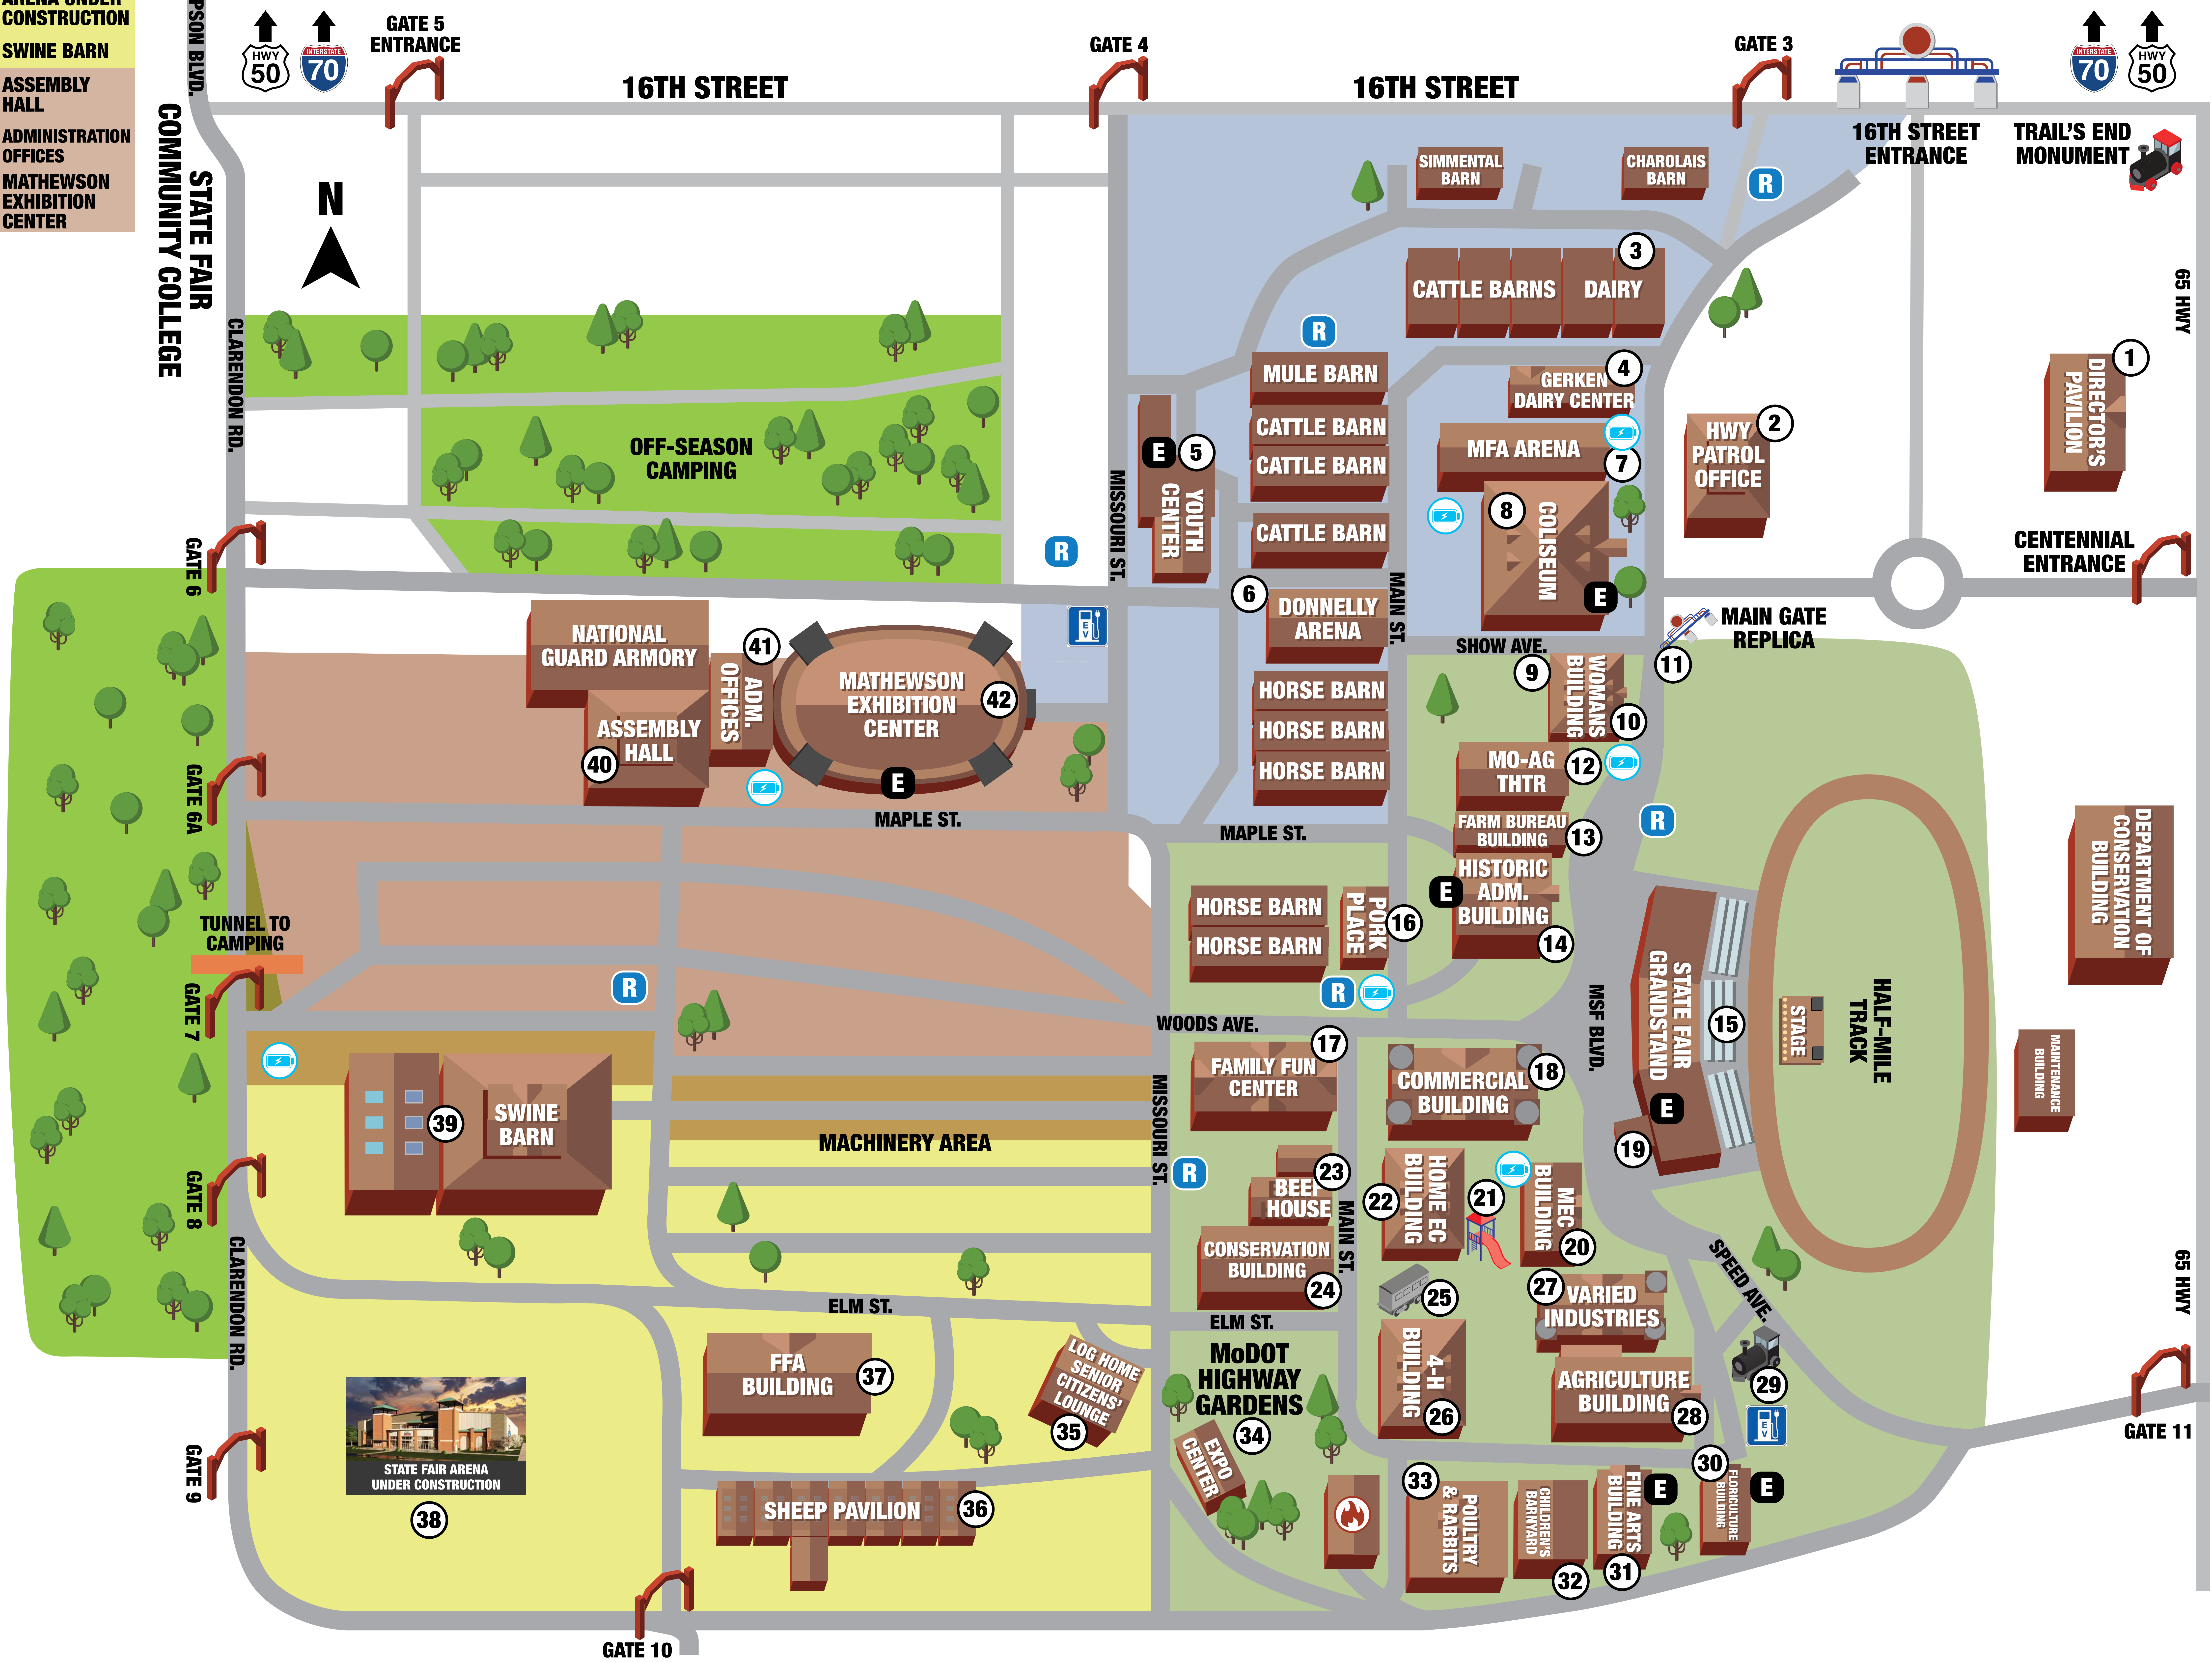

★ LEGEND ★

- 1 DIRECTOR'S PAVILION
- 2 HIGHWAY PATROL OFFICE
- 3 LIVESTOCK BARN
- 4 GERKEN DAIRY CENTER
- 5 DR. TAYLOR WOODS YOUTH CENTER
- 6 DONNELLY ARENA
- 7 MFA YOUTH LIVESTOCK ARENA
- 8 COLISEUM
- 9 MUSEUM ENTRANCE
- 10 WOMANS BUILDING/DNR
- 11 MAIN GATE REPLICA
- 12 MO-AG THEATRE
- 13 FARM BUREAU BUILDING
- 14 HISTORIC ADMINISTRATION BUILDING
- 15 STATE FAIR GRANDSTAND
- 16 PORK PLACE
- 17 FAMILY FUN CENTER
- 18 COMMERCIAL BUILDING
- 19 BOX OFFICE
- 20 MEC BUILDING
- 21 KIDS ZONE
- 22 HOME EC BUILDING
- 23 BEEF HOUSE & SHOWCASE
- 24 CONSERVATION BUILDING
- 25 40 & 8 RAILROAD CAR
- 26 4-H BUILDING
- 27 VARIED INDUSTRIES BUILDING
- 28 AGRICULTURE BUILDING
- 29 FRISCO ENGINE DISPLAY
- 30 FLORICULTURE BUILDING
- 31 FINE ARTS BUILDING
- 32 CHILDREN'S BARNYARDS
- 33 POULTRY & RABBITS
- 34 MODOT HIGHWAY GARDENS & EXPO CENTER
- 35 LOG HOME SENIOR CITIZENS' LOUNGE
- 36 SHEEP PAVILION
- 37 FFA BUILDING
- 38 STATE FAIR ARENA UNDER CONSTRUCTION
- 39 SWINE BARN
- 40 ASSEMBLY HALL
- 41 ADMINISTRATION OFFICES
- 42 MATHEWSON EXHIBITION CENTER

MISSOURI STATE FAIRGROUNDS YEAR-ROUND EVENTS MAP

WWW.MOSTATEFAIRGROUNDS.COM

GUEST SERVICES

E BUILDING WITH ELEVATOR OR CHAIR LIFT

R RESTROOMS

⚡ MOBILE CHARGE STATION

🚒 FIRE DEPARTMENT

🔌 ELECTRIC VEHICLE CHARGING STATIONS